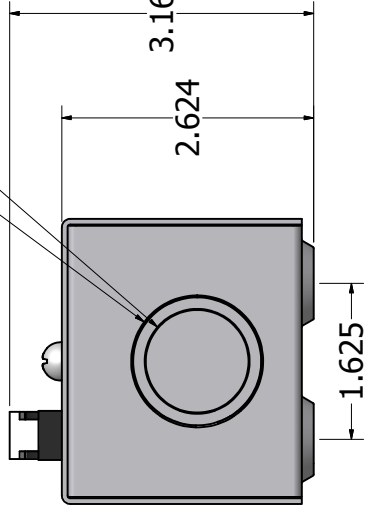

Notes: 18 gauge steel indoor enclosure gray powdercoating
 3/4 & 1" knockouts each end
 Din rail for up to four MNEPV breakers
 Limit breaker quantity to two when using 6AWG wire
 Left hand breaker position knocked out standard

| | | |
|-----------------------|-----------|-------------------|
| DRAWN Robin Gudgel | 6/11/2008 | MidNite Solar |
| CHECKED | | |
| QA | | TITLE |
| MFG | | Baby Box |
| APPROVED | | |
| | SIZE C | DWG NO babybox |
| | SCALE | REV new |
| | | SHEET 1 OF 1 |