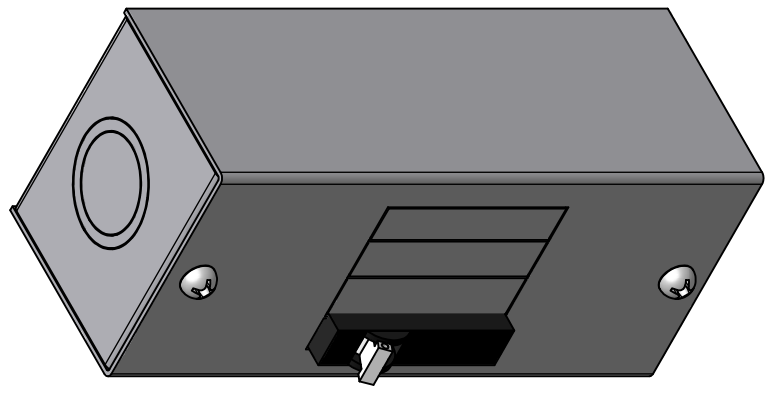

Notes: 18 gauge steel indoor enclosure gray powdercoating
 3/4 & 1" knockouts each end
 Din rail for up to four MNEPV breakers
 Limit breaker quantity to two when using 6AWG wire
 Left hand breaker position knocked out standard

| | | |
|-----------------------|-----------|-------------------|
| DRAWN Robin Gudgel | 6/11/2008 | MidNite Solar |
| CHECKED | | |
| QA | | TITLE |
| MFG | | Baby Box |
| APPROVED | | |
| | SIZE C | DWG NO babybox |
| | SCALE | REV new |
| | | SHEET 1 OF 1 |