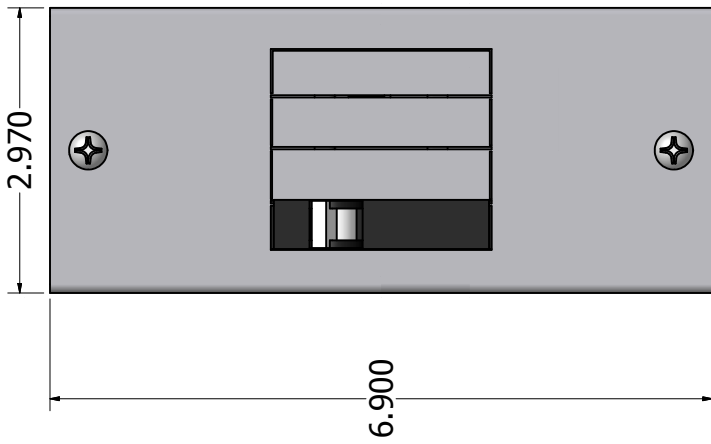

Notes: 18 gauge steel indoor enclosure gray powdercoating
 3/4 & 1" knockouts each end
 Din rail for up to four MNEPV breakers
 Limit breaker quantity to two when using 6AWG wire
 Left hand breaker position knocked out standard

| | | |
|-----------------------|-----------|-------------------|
| DRAWN Robin Gudgel | 6/11/2008 | MidNite Solar |
| CHECKED | | |
| QA | | TITLE |
| MFG | | Baby Box |
| APPROVED | | |
| | SIZE C | DWG NO babybox |
| | SCALE | REV new |
| | | SHEET 1 OF 1 |