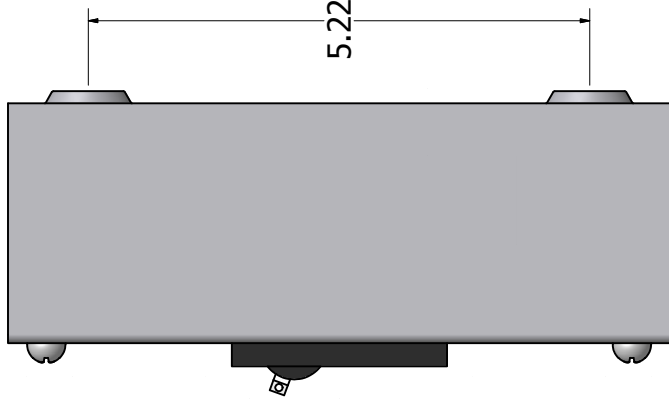

Notes: 18 gauge steel indoor enclosure gray powdercoating
 3/4 & 1" knockouts each end
 Din rail for up to four MNEPV breakers
 Limit breaker quantity to two when using 6AWG wire
 Left hand breaker position knocked out standard

| | | |
|-----------------------|-----------|-------------------|
| DRAWN Robin Gudgel | 6/11/2008 | MidNite Solar |
| CHECKED | | |
| QA | | TITLE |
| MFG | | Baby Box |
| APPROVED | | |
| | SIZE C | DWG NO babybox |
| | SCALE | REV new |
| | | SHEET 1 OF 1 |