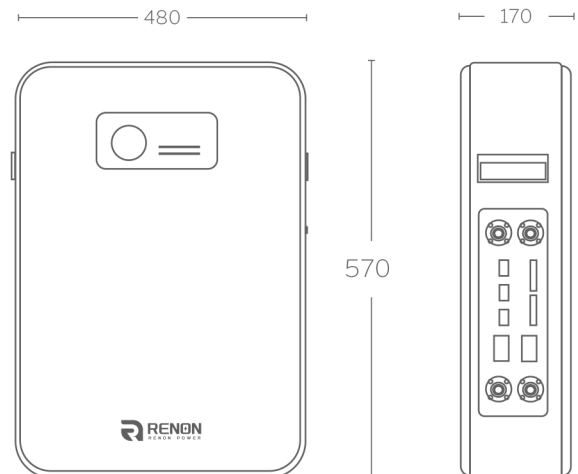

## General Parameters

Parallel Capacity	Maximum 32 units
Dimension (W*D*H)	480*170*570mm(18.9*6.7*22.4in)
Net Weight (Approximate)	54kg(119lb)

Storage Conditions      -20°C to 55°C/-4 °F to 131 °F  
 (0°C to 35°C/32 °F to 95 °F Recommended)  
 Up to 90%RH, non-condensing  
 Initial SoC: 50%

Operating Temperature      Discharge: -20°C to 50°C/-4°F to 122°F  
 Charge: 0°C to 50°C/32°F to 122°F

Cooling      Natural Cooling

Max. Altitude      3000m (9843ft)

Service Life      8000 times

Communication      RS485/CAN/WiFi

## System Layout