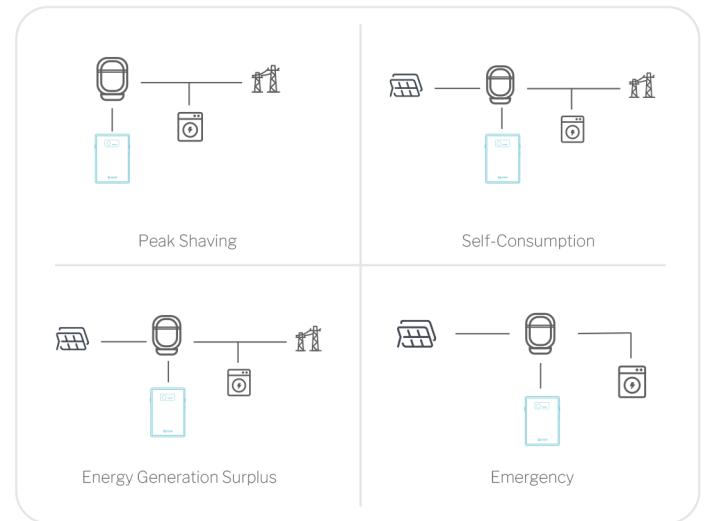

Operating Temperature      Discharge: -20°C to 50°C/-4°F to 122°F  
 Charge: 0°C to 50°C/32°F to 122°F

Cooling      Natural Cooling

Max. Altitude      3000m (9843ft)

Service Life      8000 times

Communication      RS485/CAN/WiFi

## System Layout